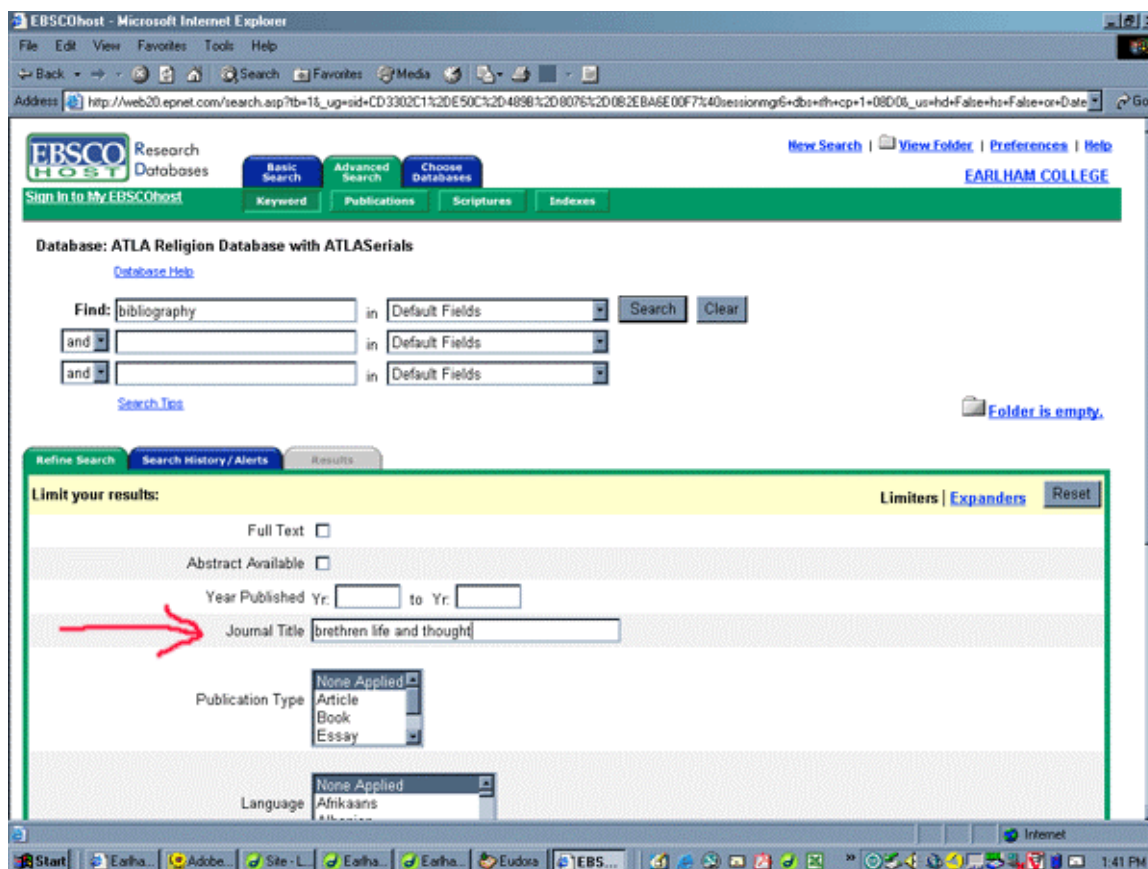

Earlham College ESR / Bethany Resources

How to use ATLA to find articles in *Brethren Life and Thought*

This page explains how to use ATLA Religion Database to find articles in the journal Brethren Life and Thought.

Example: to find updates to Durnbaugh's extensive, 1963 bibliography on the Brethren:

1. In the first search box, type bibliography. (Obviously, if you are hoping to find articles on another topic in BLT, use a different keyword!) Be sure that the box to the right reads "Default Fields."