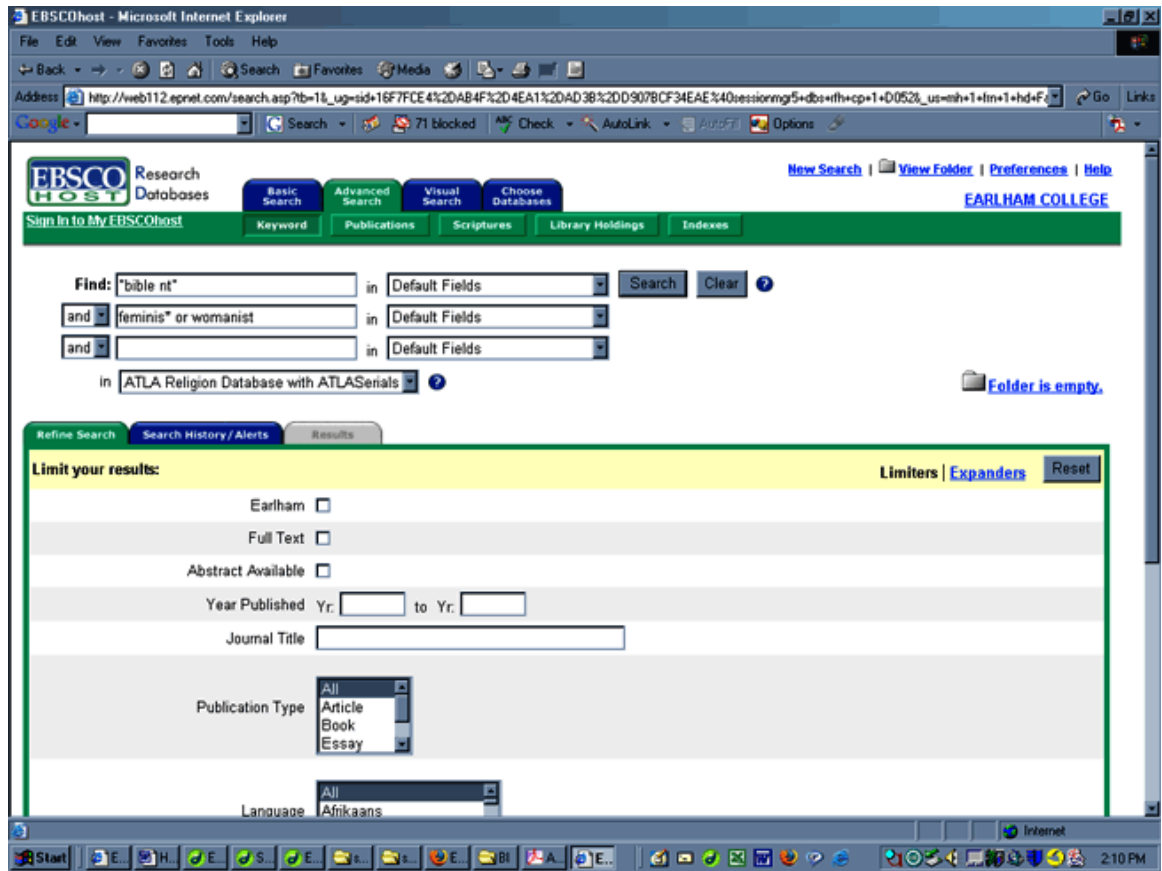

**Earlham Libraries**  
**ESR / Bethany Resources**

**How to find articles by topic  
in ATLA Religion Database**

*This page explains how to search the ATLA Religion Database for journal articles and book chapters by topic.*

Example: to find articles about feminist interpretation of the New Testament:

1. In the first search box, type "**bible nt**". (See example below.) This is the way that information on the New Testament is indexed. (Correspondingly, information on the Hebrew scriptures can be searched under "**bible ot**". You can also specify a book of the Bible, for example, "**bible ot exodus**".) When typing in a search term that is a phrase, use quotes.
2. In the box to the right, make sure it reads "Default Fields." This is a good way to do any topic search.
3. Other concepts can be added, as shown in this example. In another search box, add a second concept, such as **feminist**, to search for articles about feminist theology or interpretation. In a single search box, you may also use the word "or" to indicate a synonym or interchangeable term for that concept -- in this case, the example uses **womanist**.
4. You may also truncate a search term, using the asterisk. In this example, the term **feminis\*** is truncated. Wherever you put the asterisk, the computer will search for variant endings to the word. This search will find feminism, feminisms, feminist, or feminists.