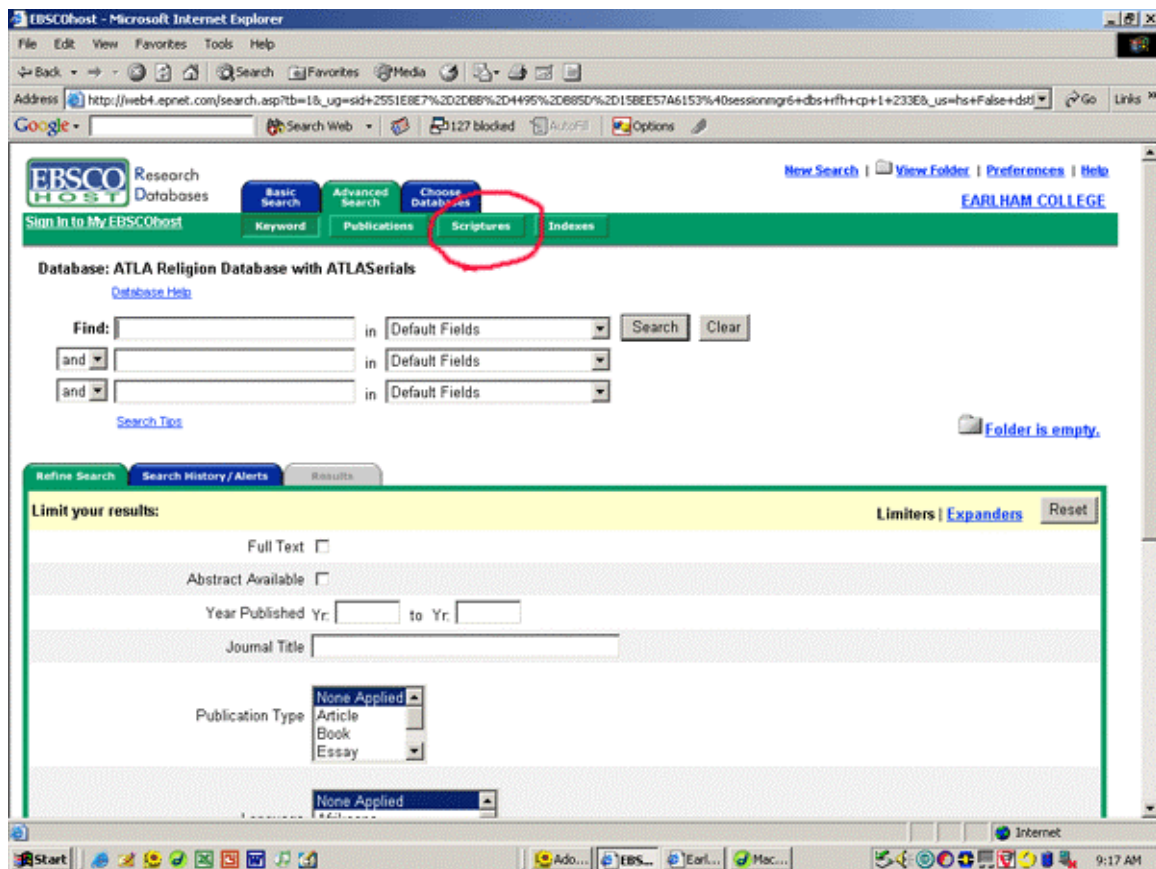

## Earlham Libraries ESR / Bethany Resources

### How to do a Scripture Citation search in ATLA Religion Database

*This page explains how to search the ATLA Religion Database for journal articles and book chapters using the Scripture Citation search. This search helps you find articles about particular passages of the Bible, but it is not the only, or necessarily the best, way to find such articles. You can also find articles on a part of the Bible by using topical searches.*

Example: to find articles on Matthew 15:21-28, the healing of the Canaanite woman's daughter, follow these steps:

1. At the ATLA search screen, click the "Scriptures" button in the green bar at the top of the search screen. (See example below.)