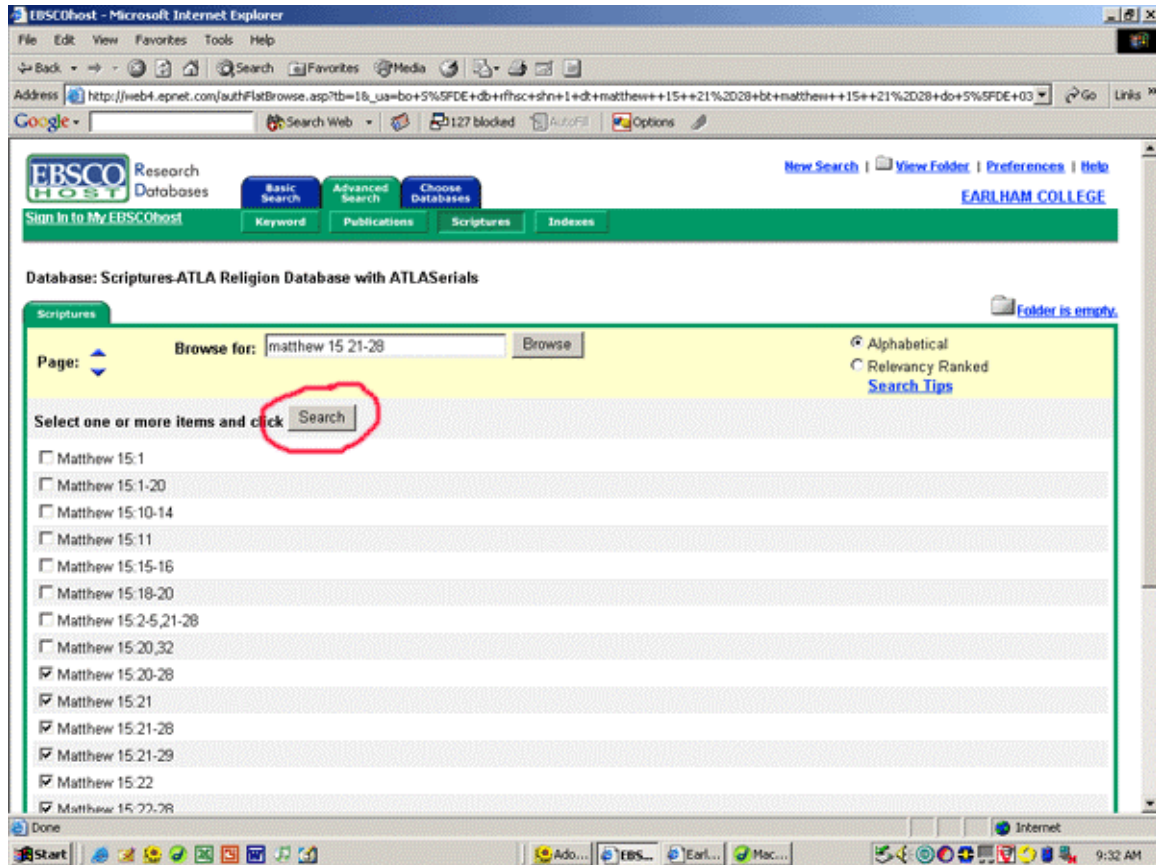

4. You will next see a list of scriptural passages that most closely matched the passage you typed in, and that may include the passage you typed in and slight variations in its verse range. (See example screen below). Notice that the list is not in perfect numerical order.

5. Click the boxes next to the passages that most closely match what you want to search. Move up and down the list with the blue arrows if you wish. Then click Search.

After searching, you should get a list of articles and essays that are in some way about that biblical passage. If you need more about that passage, you should also try a topical search in ATLA.