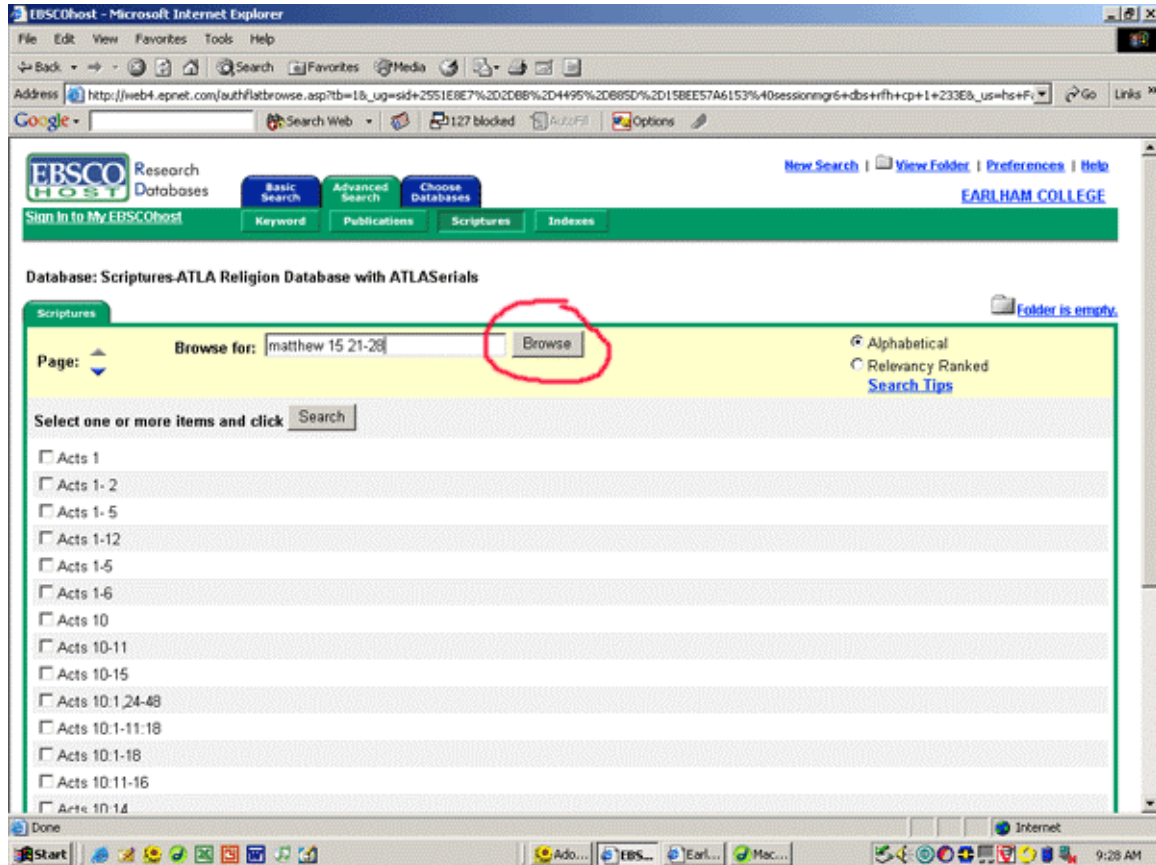

### How to do a Scripture Citation search in ATLA Religion Database

*This page explains how to search the ATLA Religion Database for journal articles and book chapters using the Scripture Citation search. This search helps you find articles about particular passages of the Bible, but it is not the only, or necessarily the best, way to find such articles. You can also find articles on a part of the Bible by using topical searches.*

Example: to find articles on Matthew 15:21-28, the healing of the Canaanite woman's daughter, follow these steps:

1. At the ATLA search screen, click the "Scriptures" button in the green bar at the top of the search screen. (See example below.)

2. At the Scriptures screen, type **matthew 15 21-28** into the "Browse for" box. (See example below.) You do not need punctuation between the chapter and the verse.

3. Click the Browse button.

4. You will next see a list of scriptural passages that most closely matched the passage you typed in, and that may include the passage you typed in and slight variations in its verse range. (See example screen below). Notice that the list is not in perfect numerical order.