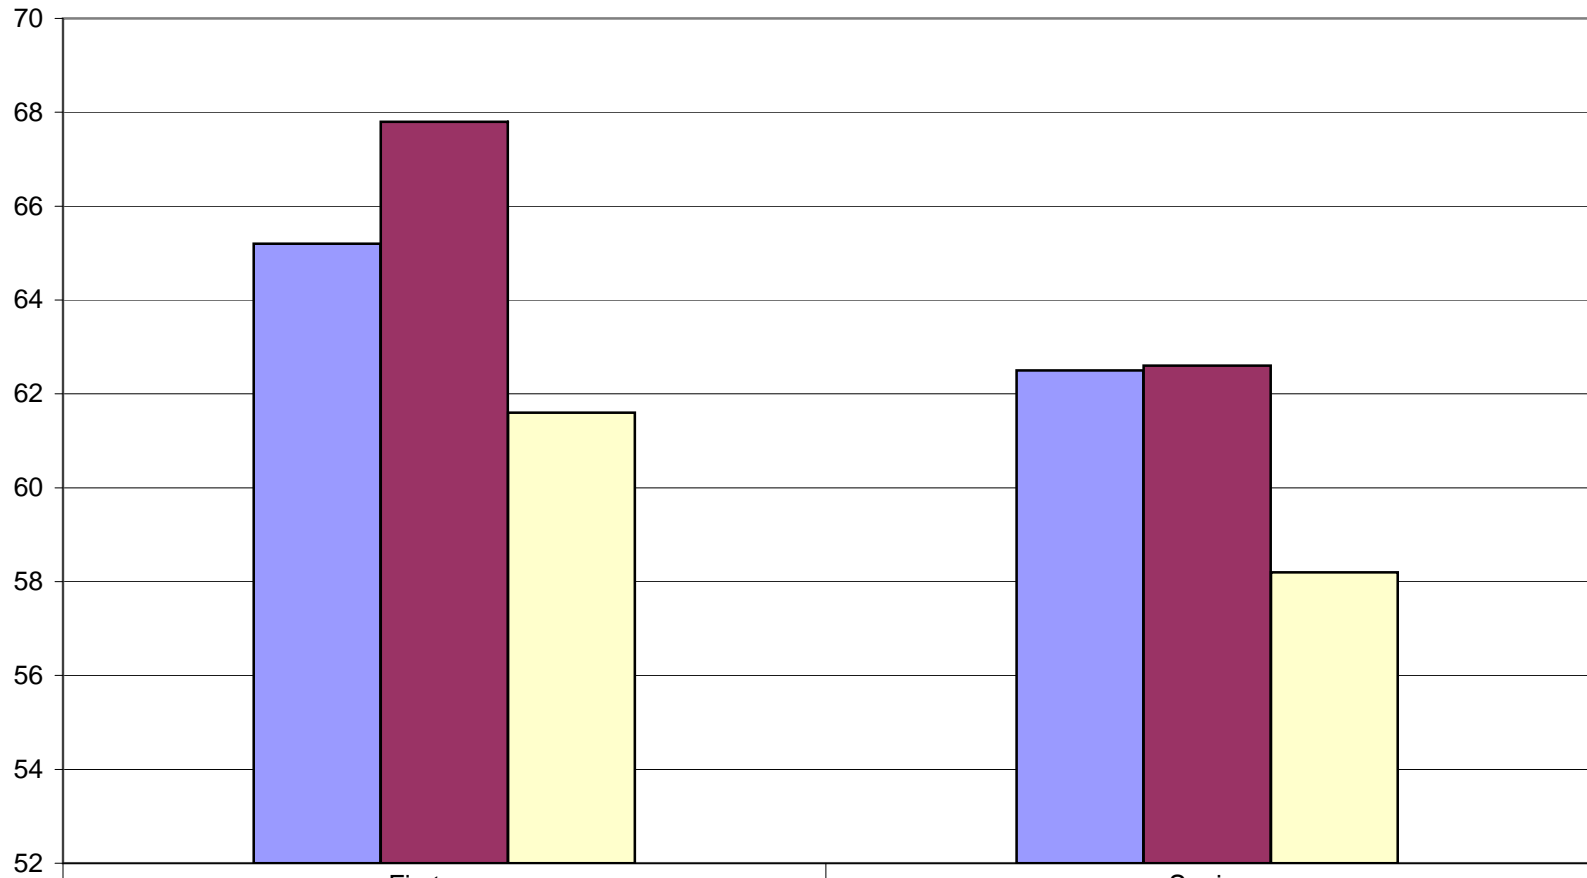

### Supportive Campus Environment 2009 Benchmark

	First-year	Senior
Earlham	65.2	62.5
Peer Institutions	67.8	62.6
NSSE 2009	61.6	58.2