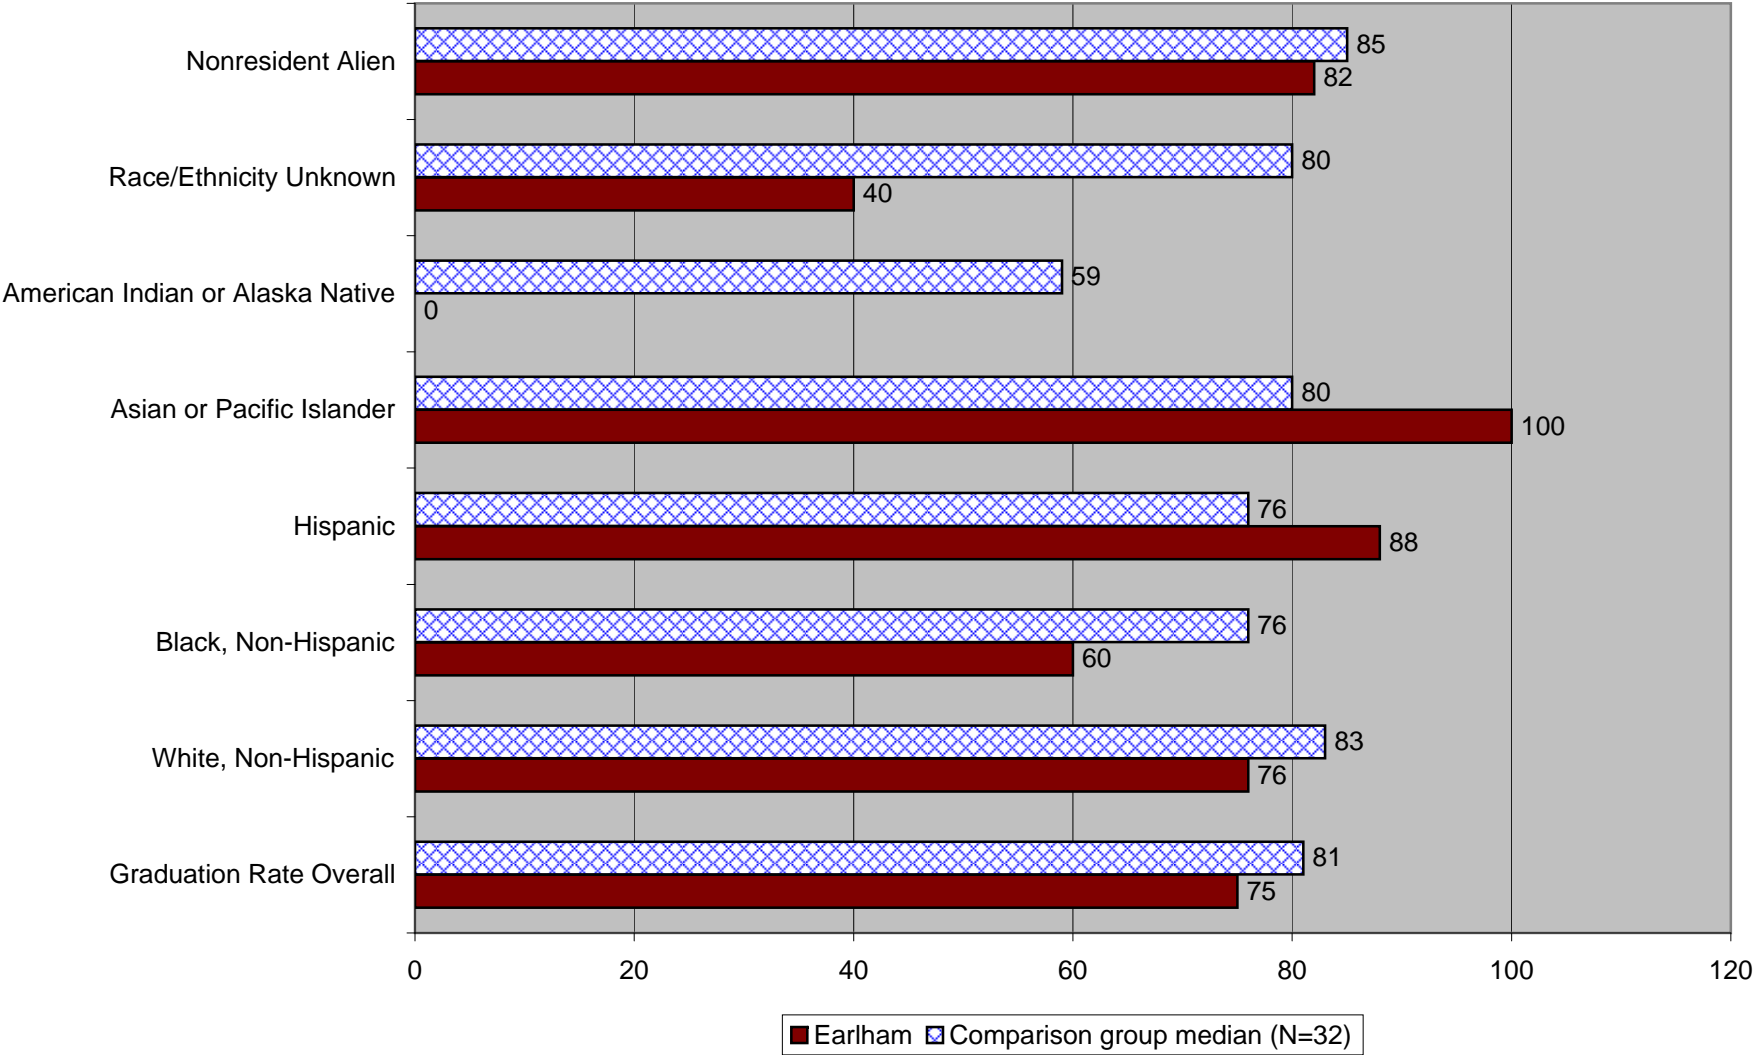

**Graduation Rates by Ethnicity - Six Years Out
(Within 150% of Normal Time)**

Source: U.S. Department of Education, National Center for Education Statistics, IPEDS: Spring 2008, Graduation Rates component.