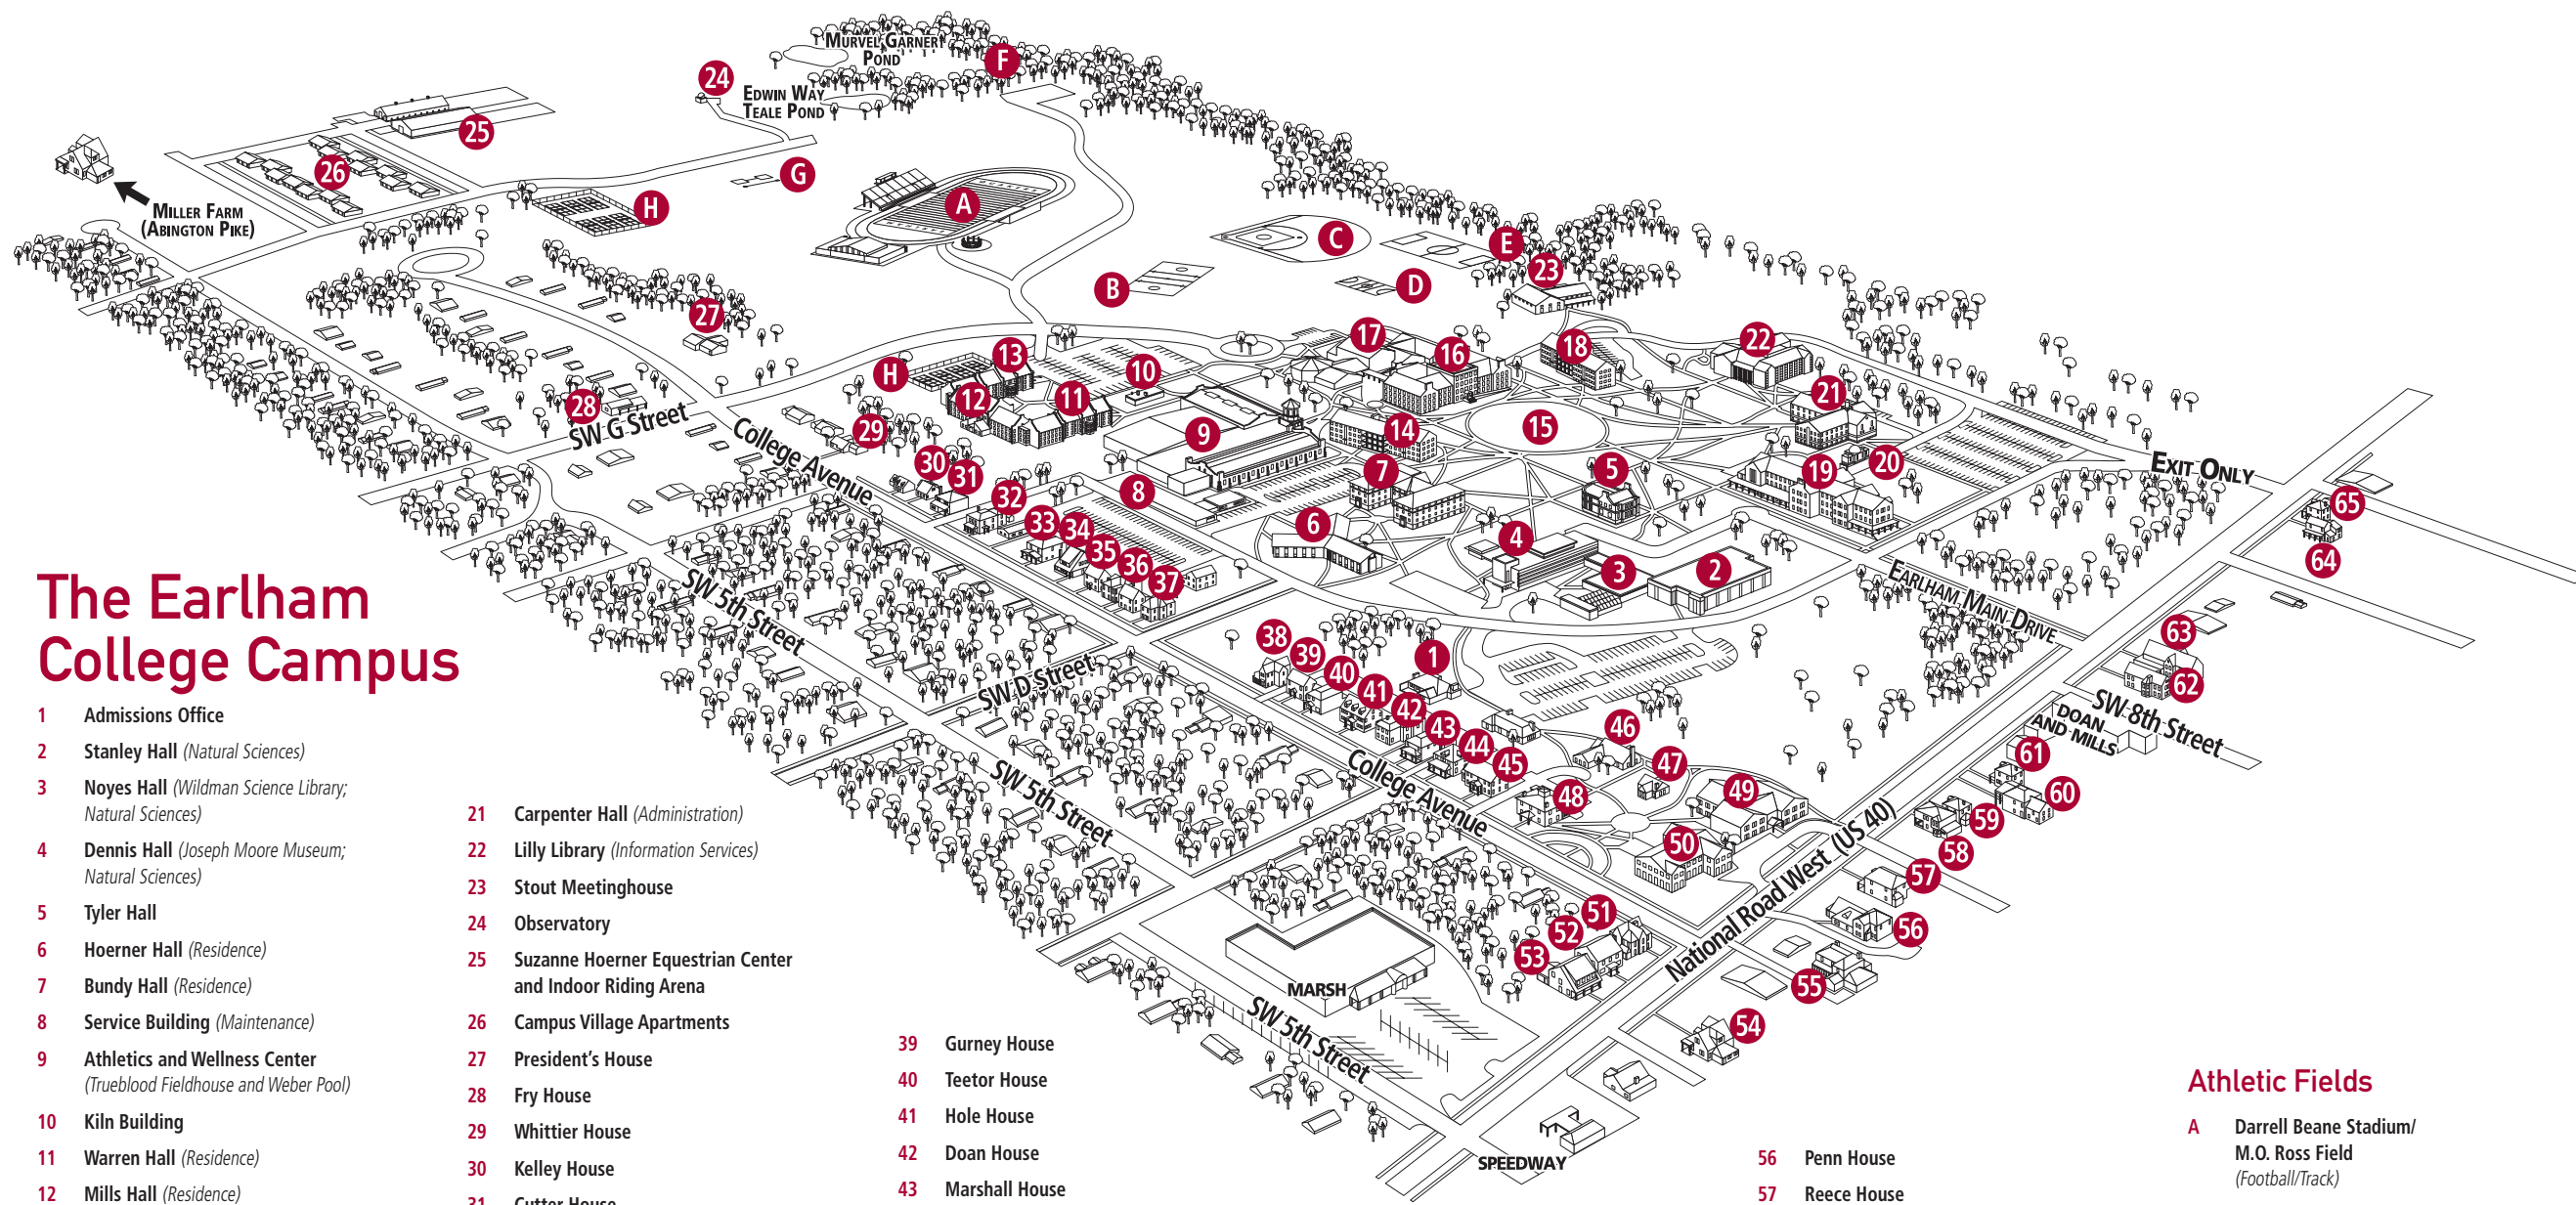

The Earlham College Campus

- 1 Admissions Office
- 2 Stanley Hall (Natural Sciences)
- 3 Noyes Hall (Wildman Science Library; Natural Sciences)
- 4 Dennis Hall (Joseph Moore Museum; Natural Sciences)
- 5 Tyler Hall
- 6 Hoerner Hall (Residence)
- 7 Bundy Hall (Residence)
- 8 Service Building (Maintenance)
- 9 Athletics and Wellness Center (Trueblood Fieldhouse and Weber Pool)
- 10 Kiln Building
- 11 Warren Hall (Residence)
- 12 Mills Hall (Residence)
- 13 Wilson Hall (Residence)
- 14 Barrett Hall (Residence)
- 15 The Heart
- 16 Earlham Hall (Dining Hall and Residence)
- 17 Runyan Center (Student Center)
- 18 Olvey-Andis Hall (Residence)
- 19 Landrum Bowling Center
- 20 The Old Observatory

- 21 Carpenter Hall (Administration)
- 22 Lilly Library (Information Services)
- 23 Stout Meetinghouse
- 24 Observatory
- 25 Suzanne Hoerner Equestrian Center and Indoor Riding Arena
- 26 Campus Village Apartments
- 27 President's House
- 28 Fry House
- 29 Whittier House
- 30 Kelley House
- 31 Cutter House
- 32 Joseph Moore House (Public Affairs Office)
- 33 Cunningham Cultural Center
- 34 Wildman House
- 35 Hobbs House
- 36 Edwards House
- 37 Thornburg House
- 38 Grant House

- 39 Gurney House
- 40 Teetor House
- 41 Hole House
- 42 Doan House
- 43 Marshall House
- 44 Woodman House
- 45 Brown House (Graduate Programs in Education)
- 46 Newlin Center for Quaker Thought and Practice (Virginia Cottage)
- 47 Teague Library
- 48 Barclay Center (Earlham School of Religion)
- 49 Bethany Seminary

Athletic Fields

- A Darrell Beane Stadium/ M.O. Ross Field (Football/Track)
- B Athletic Field
- C Campus Baseball Diamond
- D Comstock Field (Field Hockey)
- E Matlack Field (Soccer)
- F Challenge Education Low Ropes Course
- G Challenge Education High Ropes Course
- H Tennis Courts